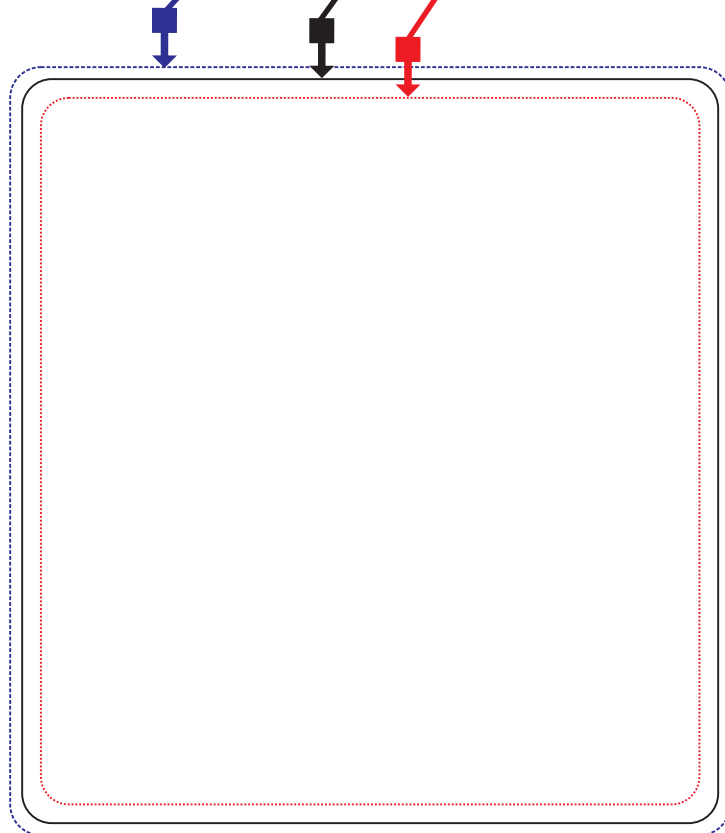

BLEED 3.75" X 4"

ITEM EDGE 3.625" X 3.875"

TYPE SAFETY LIMIT 3.43" X 3.68"

This magnet comes in round corners only.