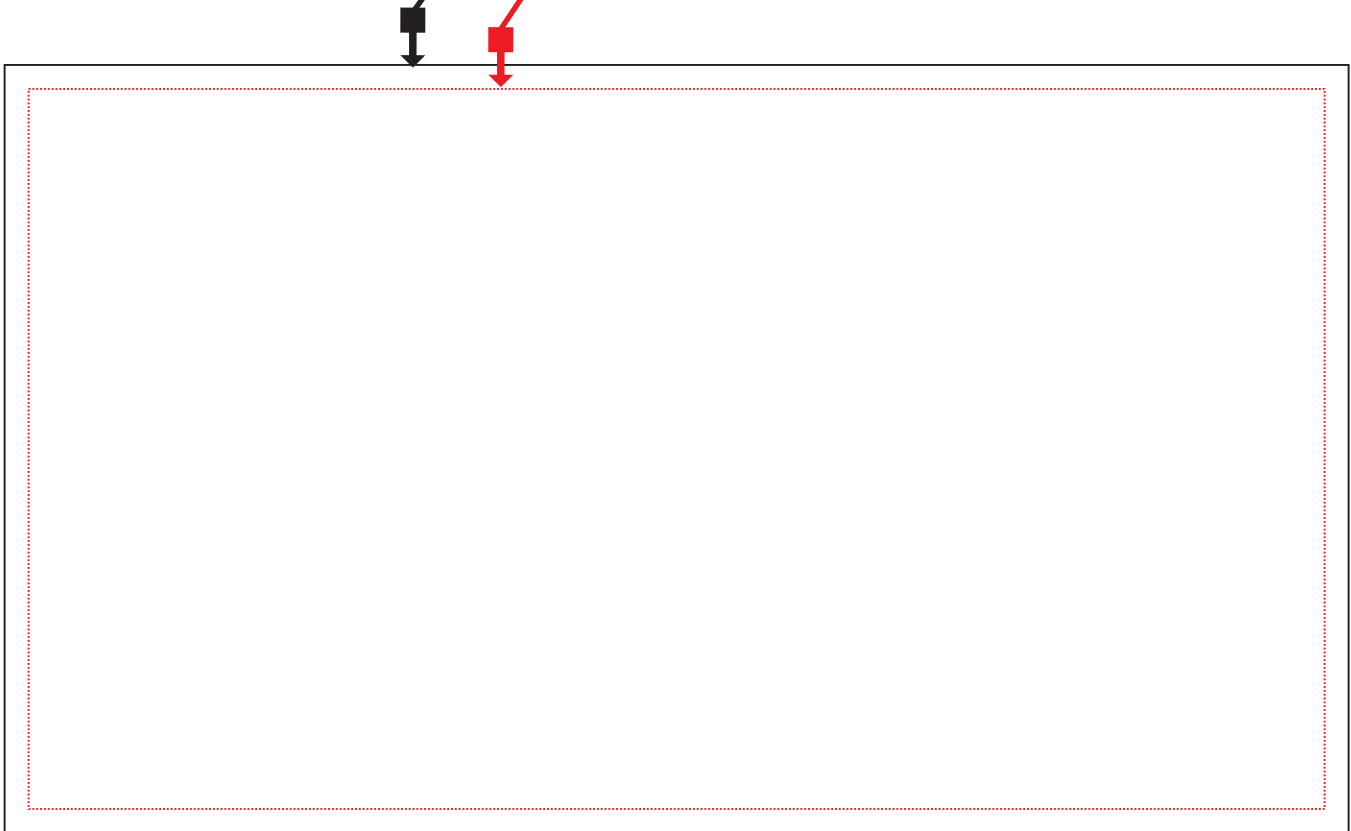

ITEM EDGE 7" x 4"

TYPE SAFETY LIMIT 6.75" x 3.75"

This magnet comes in square corners only.