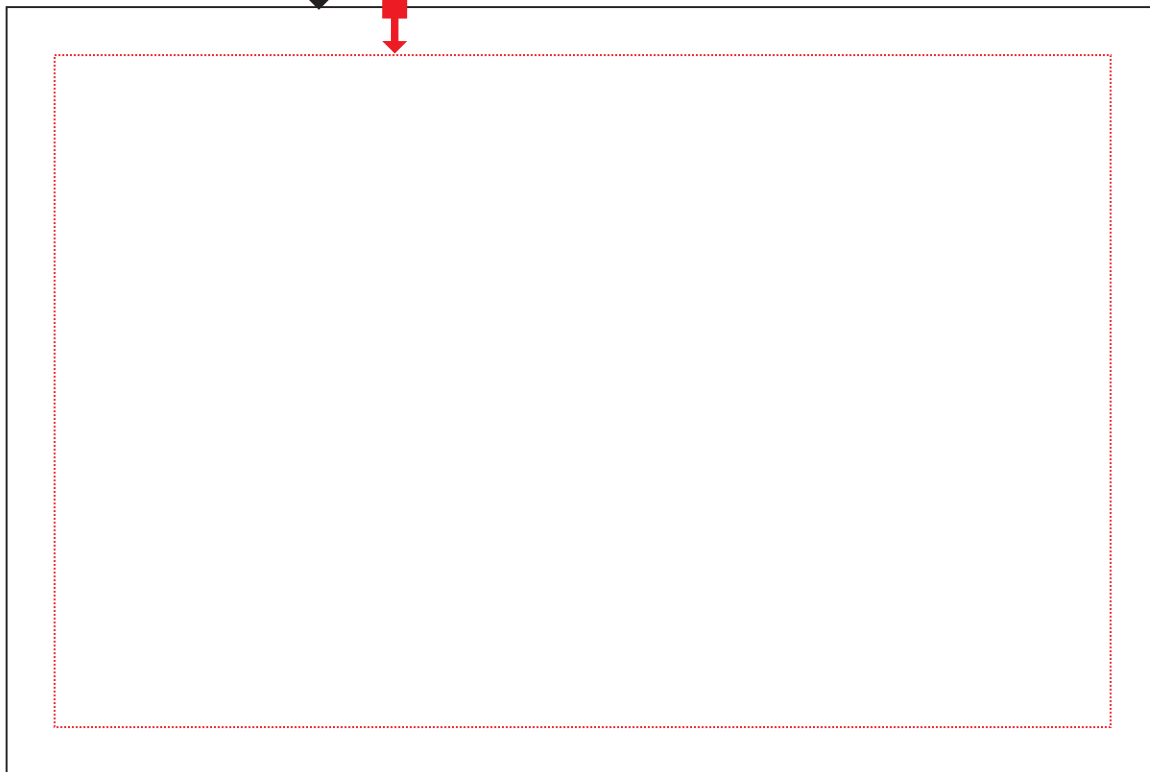

**ITEM EDGE 5.75" x 3.75"**

**TYPE SAFETY LIMIT 5.5" x 3.5"**

This magnet comes in square corners only.