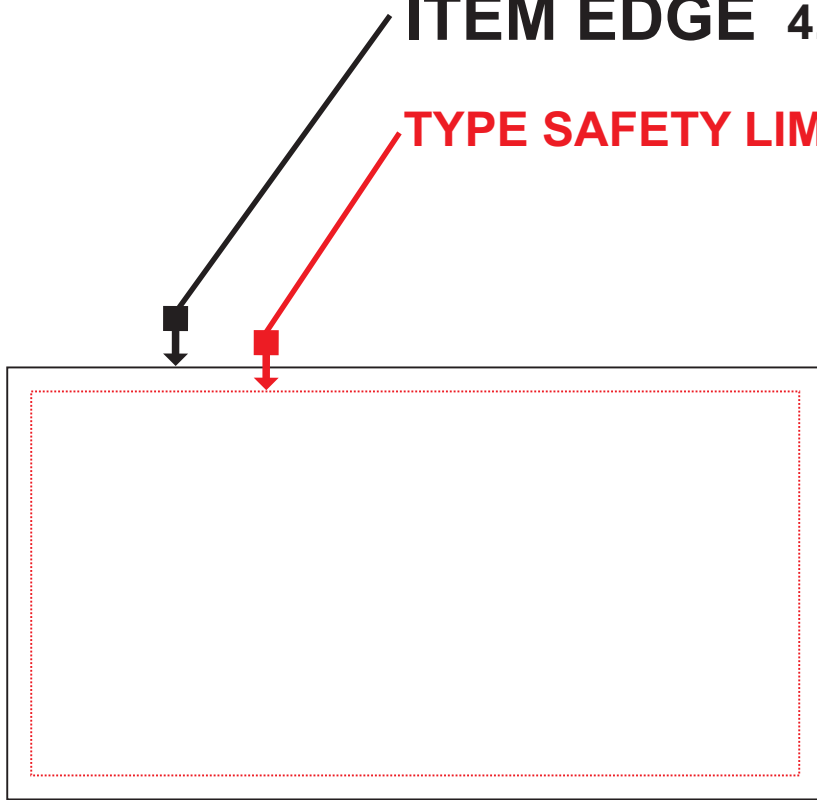

**ITEM EDGE 4.25" x 2.25"**

**TYPE SAFETY LIMIT 4" x 2"**

This magnet comes in square corners only.