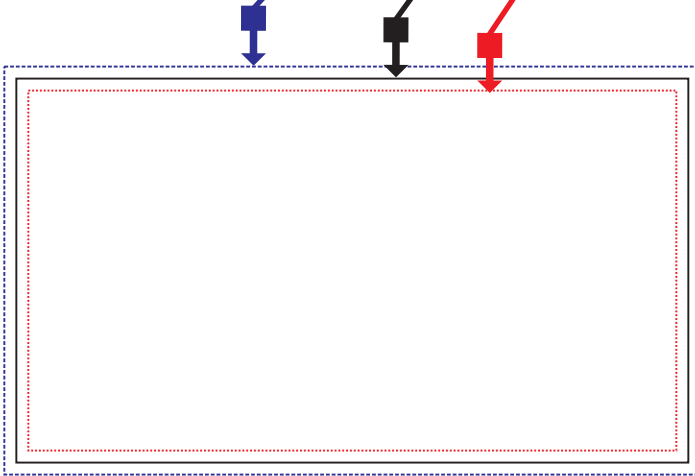

BLEED 3.625" x 2.125"

ITEM EDGE 3.5" x 2"

TYPE SAFETY LIMIT 3.375" x 1.875"

This magnet comes in round or square corners.